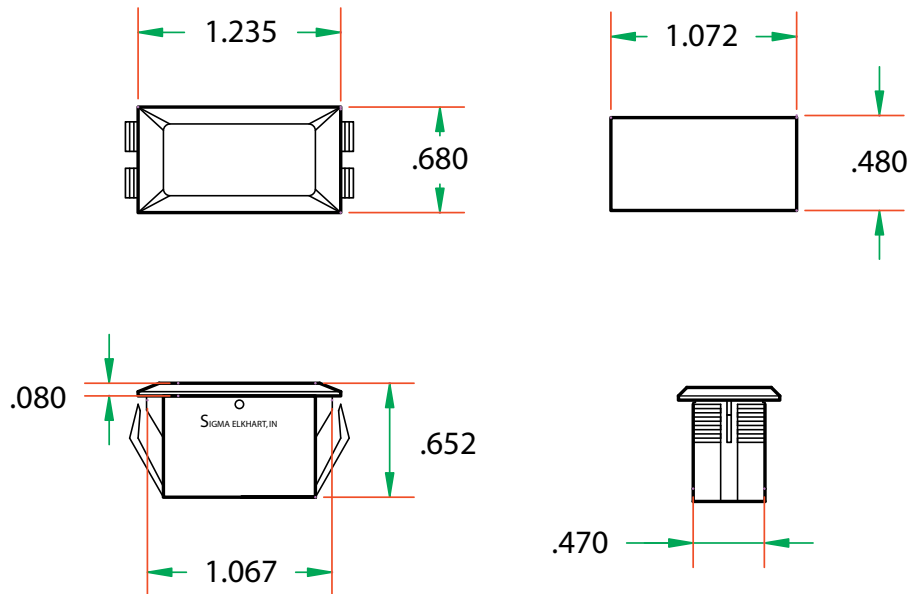

FEATURES

- Custom Colors available upon request.

MOUNTING

No hardware or tools needed; self locks into proper panel cutout .480" (12.19 mm) x 1.072" (27.23 mm).

Acceptable panel thickness range is from .025" (.64 mm) to .180" (4.57 mm).

CAUTION! Burr direction must be away from the direction of insertion.

SWITCH SELECTION CHART

Part No.	Description	Size	Black	White	Red	Blue	Green	Amber	Brown	Ivory
UN-01	Switch Blank / Hole Filler	480" (12.19 mm) x 1.072" (27.23 mm).		○						
UN-15	Switch Blank / Hole Filler	480" (12.19 mm) x 1.072" (27.23 mm).	●							
UN-18	Switch Blank / Hole Filler	480" (12.19 mm) x 1.072" (27.23 mm).							●	
UN-58	Switch Blank / Hole Filler	480" (12.19 mm) x 1.072" (27.23 mm).								○

1N SERIES (UN-15 Shown as reference)

SIGMA
SWITCHES PLUS
4703 Wyland Dr.
Elkhart, IN 46516
Tel: 574-294-5776
Fax: 574-294-8744

www.sigmaswitches.com

OUR COMMITMENT TO YOU

We are constantly adding to and improving our selection of Rocker, Toggle, Push Button and other types of switches. If you don't find it here, or on the pages of our website, feel free to contact us for the most current information. If you need a specially designed custom switch, we can discuss your custom design requirements as well. We look forward to helping you with your next switch purchase.