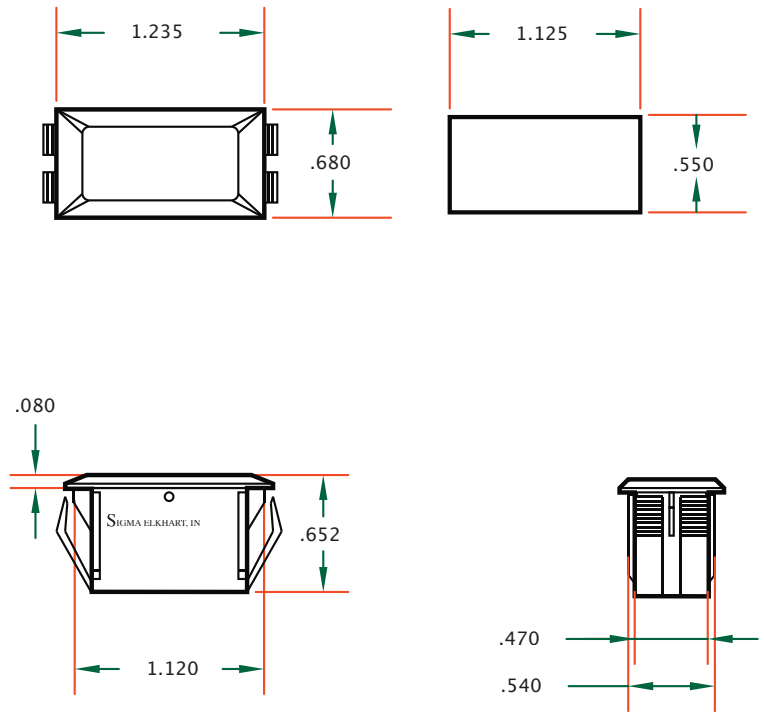

FEATURES

- Custom Colors available upon request.

MOUNTING

No hardware or tools needed; self locks into proper panel cutout .550" (13.97 mm) x 1.125" (28.58 mm).

Acceptable panel thickness range is from .025" (.64 mm) to .180" (4.57 mm).

CAUTION! Burr direction must be away from the direction of insertion.

SWITCH SELECTION CHART

Part No.	Description	Size	Black	White	Red	Blue	Green	Amber	Brown	Ivory
UU-01	Switch Blank / Hole Filler	.550" (13.97 mm) x 1.125" (28.58 mm)		○						
UU-15	Switch Blank / Hole Filler	.550" (13.97 mm) x 1.125" (28.58 mm)	●							
UU-18	Switch Blank / Hole Filler	.550" (13.97 mm) x 1.125" (28.58 mm)							●	
UU-58	Switch Blank / Hole Filler	.550" (13.97 mm) x 1.125" (28.58 mm)								○

1U SERIES (UU-15 Shown for reference purposes)

SIGMA
SWITCHES PLUS
4703 Wyland Dr.
Elkhart, IN 46516
Tel: 574-294-5776
Fax: 574-294-8744

www.sigmaswitches.com

OUR COMMITMENT TO YOU

We are constantly adding to and improving our selection of Rocker, Toggle, Push Button and other types of switches. If you don't find it here, or on the pages of our website, feel free to contact us for the most current information. If you need a specially designed custom switch, we can discuss your custom design requirements as well. We look forward to helping you with your next switch purchase.